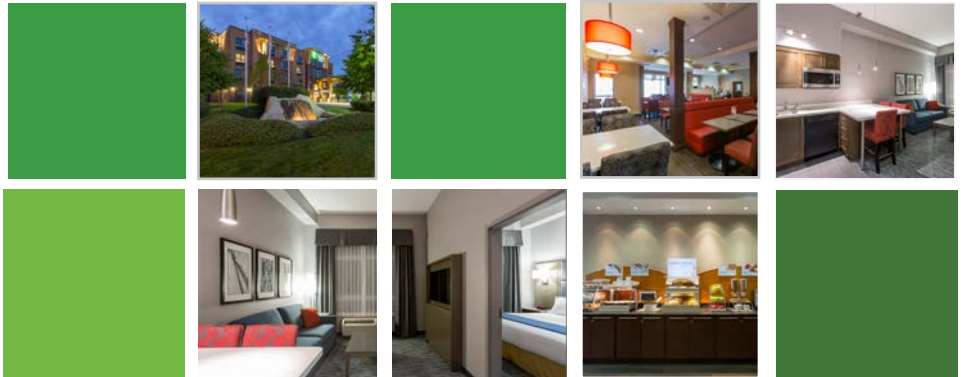

RIVERPORT | RICHMOND

In it to win it?

Give yourself every opportunity to focus on the game & let us handle the rest.

Did You Know:

The property features several new upgrades and the addition of 42 elegantly appointed suites with kitchenettes which are perfect for teams!

Call us today!
Ella Martinez
Group Sales & Catering Manager
604-248-8201

Athletics Package Includes:

- Free full hot buffet breakfast.
- Complimentary parking and 24 hour airport shuttle (*on-demand*).
- Heated indoor pool, hot tub, basketball *half* court and fitness centre.
- Free local calls and complimentary business centre.
- Wireless and wired high-speed internet access.
- Storage room for equipment and team bags (*available upon request*).
- Discounts on several restaurants, movie tickets, Watermania, etc.